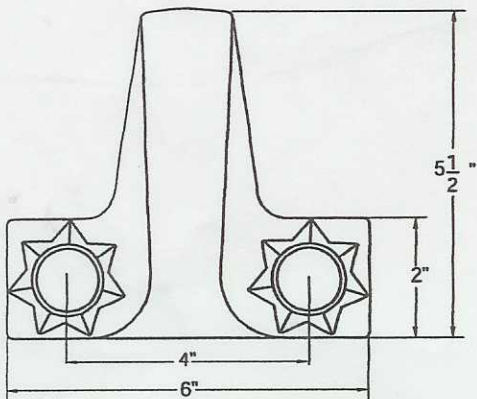

- 4" center set lavatory faucet
- Zinc die-cast housing
- Acrylic handles
- CERAMIC CARTRIDGE
- 1/2" IPS pipe shank
- 2.0 GPM@ 60 PSI
- Case lot of 12

203C-PU w/ popup
203C w/o popup

Lavatory

- 4" center set lavatory faucet
- Zinc die-cast housing
- Metal wrist blade handles
- CERAMIC CARTRIDGE
- 1/2" IPS pipe shank
- 2.0 GPM@ 60 PSI
- Case lot of 12

205C-PU w/ popup
205C w/o popup

DECOR BRASS CORPORATION

#190 - 2188 #5 ROAD

RICHMOND, B.C. V6X 2T1