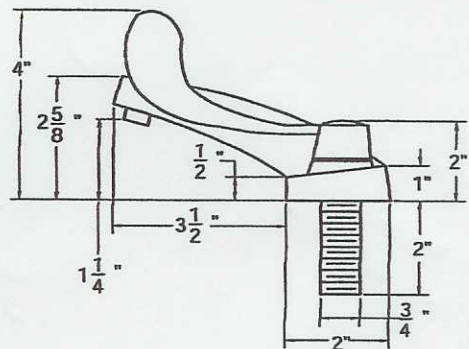

- 4" center set lavatory faucet
- Zinc die-cast housing
- Acrylic handles
- CERAMIC CARTRIDGE
- 1/2" IPS pipe shank
- 2.0 GPM@ 60 PSI
- Case lot of 12

203C-PU w/ popup
203C w/o popup

Lavatory

- 4" center set lavatory faucet
- Zinc die-cast housing
- Metal wrist blade handles
- CERAMIC CARTRIDGE
- 1/2" IPS pipe shank
- 2.0 GPM@ 60 PSI
- Case lot of 12

205C-PU w/ popup
205C w/o popup

DECOR BRASS CORPORATION

#190 - 2188 #5 ROAD

RICHMOND, B.C. V6X 2T1