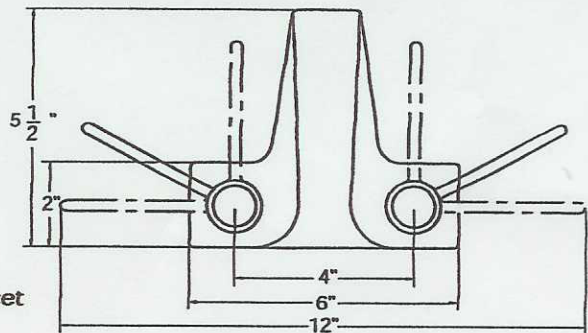

- 4" center set lavatory faucet
- Zinc die-cast housing
- Acrylic handles
- CERAMIC CARTRIDGE
- 1/2" IPS pipe shank
- 2.0 GPM@ 60 PSI
- Case lot of 12

203C-PU w/ popup
203C w/o popup

Lavatory

- 4" center set lavatory faucet
- Zinc die-cast housing
- Metal wrist blade handles
- CERAMIC CARTRIDGE
- 1/2" IPS pipe shank
- 2.0 GPM@ 60 PSI
- Case lot of 12

205C-PU w/ popup
205C w/o popup

DECOR BRASS CORPORATION

#190 - 2188 #5 ROAD

RICHMOND, B.C. V6X 2T1